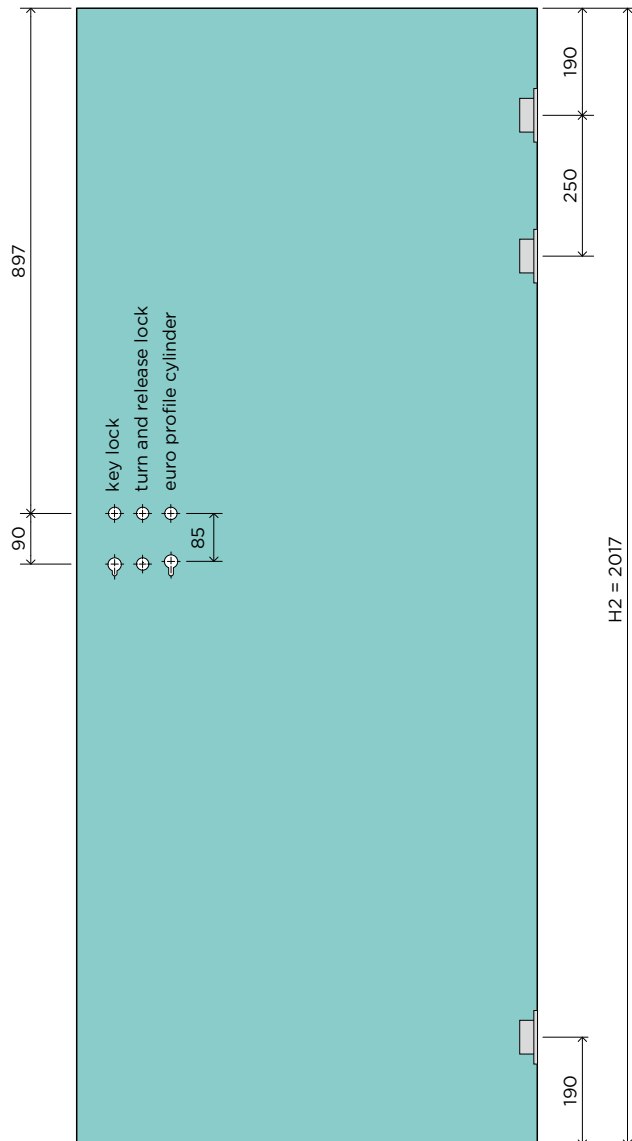

NON-REBATED DOOR LEAF IN SMART SYSTEM

IN SIMPLE SYSTEM

DOOR LEAF THICKNESS

BRILLIANT	X = 40
ELEGANTE	X = 38
PRESTIGE	X = 38
BASIC	X = 40
SOLID PLUS, SILENZIO 32/31	X = 46
SILENZIO HAL 32	X = 50
FIRE RATED SILENZIO HAL 32 EI30	X = 50
FIRE RATED SILENZIO HAL 32 EI60	X = 60

Width	Total width of door leaf S2
"60"	618
"70"	718
"80"	818
"90"	918
"100"	1018
"110"	1118

HINT

Dimensions given are for standard products. When ordering a door with a non-standard height, because the leaf is shortened or lengthened only from below, please check the option 'change of lock and lower hinge positions' so that the handle and hinges are at the required height.