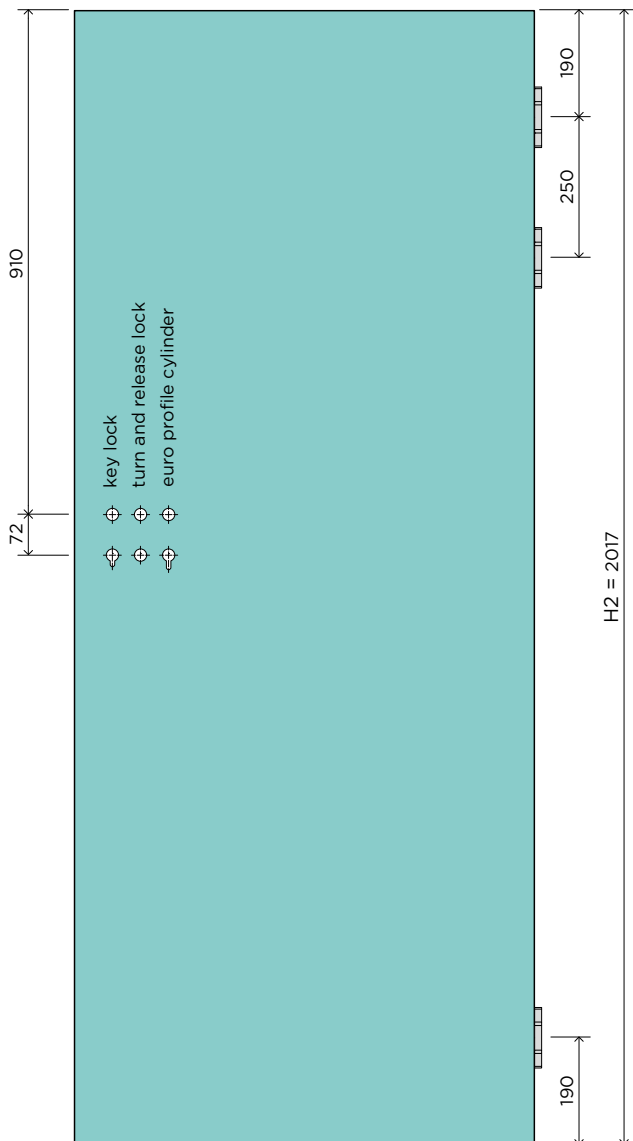

NON-REBATED DOOR LEAF IN SMART SYSTEM

IN SIMPLE SYSTEM

DOOR LEAF THICKNESS

BRILLIANT	X = 40
ELEGANTE	X = 38
PRESTIGE	X = 38
BASIC	X = 40
SOLID PLUS, SILENZIO 32/31	X = 46
SILENZIO HAL 32	X = 50
FIRE RATED SILENZIO HAL 32 EI30	X = 50
FIRE RATED SILENZIO HAL 32 EI60	X = 60

Width	Total width of door leaf S2
"60"	618
"70"	718
"80"	818
"90"	918
"100"	1018
"110"	1118

HINT

Dimensions given are for standard products. When ordering a door with a non-standard height, because the leaf is shortened or lengthened only from below, please check the option 'change of lock and lower hinge positions' so that the handle and hinges are at the required height.