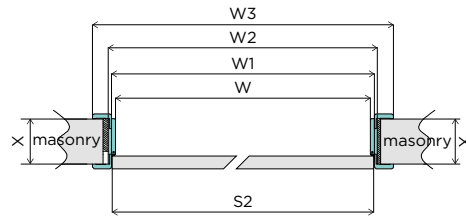

NON-REBATED DOOR LEAF IN SMART SYSTEM

IN SIMPLE SYSTEM

DOOR LEAF THICKNESS

BRILLIANT	X = 40
ELEGANTE	X = 38
PRESTIGE	X = 38
BASIC	X = 40
SOLID PLUS, SILENZIO 32/31	X = 46
SILENZIO HAL 32	X = 50
FIRE RATED SILENZIO HAL 32 EI30	X = 50
FIRE RATED SILENZIO HAL 32 EI60	X = 60

Width	Total width of door leaf S2
"60"	618
"70"	718
"80"	818
"90"	918
"100"	1018
"110"	1118

HINT

Dimensions given are for standard products. When ordering a door with a non-standard height, because the leaf is shortened or lengthened only from below, please check the option 'change of lock and lower hinge positions' so that the handle and hinges are at the required height.

NON-REBATED DOORS IN SMART OR SIMPLE SYSTEM - SINGLE LEAF

Door frame	Width	W	W1	W2	W3 60/80/100*	S2	H1	H2	H3	H4 60/80/100*	W0	H0
Fixed timber 44	"60"	601	624	689	-	618	2017	2017	2061	-	710	2075
	"70"	701	724	789		718					810	
	"80"	801	824	889		818					910	
	"90"	901	924	989		918					1010	
	"100"	1001	1024	1089		1018					1110	
	"110"	1101	1124	1189		1118					1210	
Fixed timber 54	"60"	598	624	706	-	618	2017	2017	2071	-	730	2081
	"70"	698	724	806		718					830	
	"80"	798	824	906		818					930	
	"90"	898	924	1006		918					1030	
	"100"	998	1024	1106		1018					1130	
	"110"	1098	1124	1206		1118					1230	
Fixed: MDF	"60"	601	624	689	-	618	2019	2017	2063	-	710	2075
	"70"	701	724	789		718					810	
	"80"	801	824	889		818					910	
	"90"	901	924	989		918					1010	
	"100"	1001	1024	1089		1018					1110	
	"110"	1101	1124	1189		1118					1210	
DIN adjustable	"60"	601	624	645	743/783/823	618	2017	2017	2039	2088/2108/2128	710	2055
	"70"	701	724	745	843/883/923	718					810	
	"80"	801	824	845	943/983/1023	818					910	
	"90"	901	924	945	1043/1083/1123	918					1010	
	"100"	1001	1024	1045	1143/1183/1223	1018					1110	
	"110"	1101	1124	1145	1243/1283/1323	1118					1210	